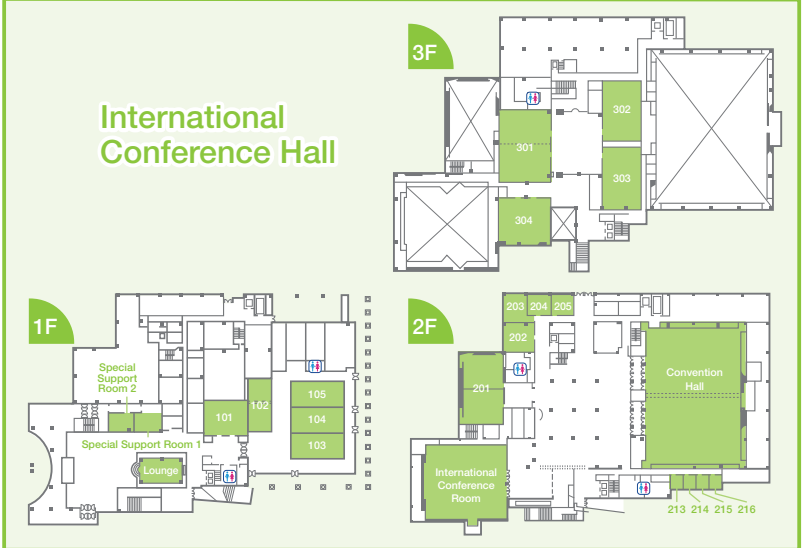

Meeting Facilities

APA Hotel & Resort Tokyo Bay Makuhari | P. 27

Hotel New Otani Makuhari | P. 26

Tokyo Bay Makuhari Hall (2F)

Event facility	Area (m²)	Capacity (persons)	
		Theater style	Buffet style
Space 1	172	180	100
Space 2	345	360	200
Space 3	517	540	300
Space 4	690	720	400
Space 5	862	900	600
Space 6	1,034	1,100	750
Space 7	1,207	1,260	1,000
Space 8	1,380	1,440	1,300
Space 9	1,552	1,620	1,500
Space 10	1,725	1,800	1,700
Space 11	1,897	1,980	2,000
Space 12	2,070	2,366	2,200

Hotel New Otani Makuhari Banquet Rooms (2F)

Event facility	Area (m²)	Capacity (persons)	
		Theater style	Buffet style
Tsuru	1,322	1,786	1,500
Lapis	340	392	250
Stella	201	224	120
Suisen	110	60	50
Sirius	140	-	70
Shell House	223	-	150