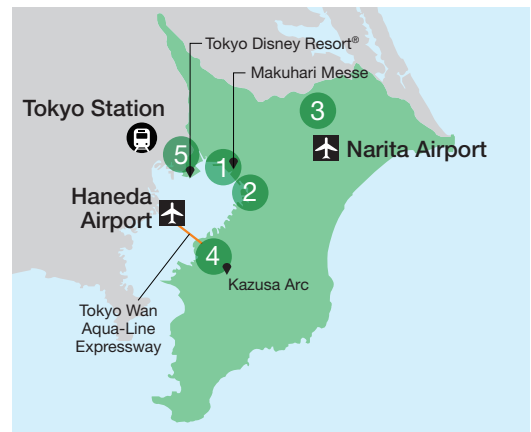

#### North America

Vancouver	9 hours 45 minutes
Los Angeles	11 hours 20 minutes
Chicago	12 hours 55 minutes
Dallas	13 hours 25 minutes
New York	13 hours 55 minutes
Atlanta	12 hours 45 minutes

\* Haneda Airport

## Access to Narita/Haneda Airports from Major Cities in Japan

	Narita Airport	Haneda Airport
Sapporo	1 hour 35 minutes	1 hour 35 minutes
Sendai	55 minutes	1 hour 10 minutes
Niigata	1 hour 5 minutes	-
Komatsu	1 hour 20 minutes	1 hour 10 minutes
Nagoya	1 hour 10 minutes	1 hour 5 minutes
Osaka	1 hour 15 minutes	1 hour 5 minutes
Takamatsu	1 hour 20 minutes	1 hour 30 minutes
Hiroshima	1 hour 20 minutes	1 hour 20 minutes
Matsuyama	1 hour 30 minutes	1 hour 30 minutes
Oita	1 hour 35 minutes	1 hour 40 minutes
Fukuoka	1 hour 40 minutes	1 hour 35 minutes
Saga	1 hour 35 minutes	1 hour 40 minutes
Kumamoto	1 hour 45 minutes	1 hour 40 minutes
Kagoshima	1 hour 45 minutes	1 hour 40 minutes
Naha	2 hours 20 minutes	2 hours 20 minutes

## Access to International Meeting and Tourism Cities in Chiba Prefecture

Chiba Prefecture provides venues that meet organizers' needs as Japan's only prefecture that designates four International Meeting and Tourism Cities\* of Chiba, Narita, Kisarazu, and Urayasu.

	Narita Airport	Haneda Airport	Tokyo Station
① Makuari Area	35 minutes	36 minutes	38 minutes
② Chiba City Downtown Area	47 minutes	1 hour 7 minutes	39 minutes
③ Narita Area	5 minutes	1 hour 5 minutes	47 minutes
④ Kisarazu Area	+  2 hours	+  45 minutes	1 hour
⑤ Urayasu Area	1 hour	30 minutes	16 minutes