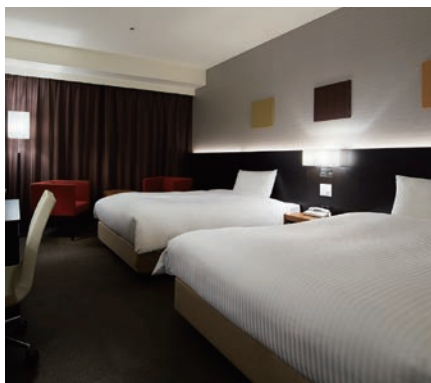

Room type	Number of rooms
Single	103
Twin	78
Double	20
Other	5

Other: 2 rooms
Total: 208 guest rooms

Banquet room name	Area (m²)	Ceiling height (m)	Maximum capacity (persons)			
			School	Theater	Standing buffet	Seated dinner
Heian	576	7.5	320	600	400	300
Heian South	338	7.5	144	300	200	150
Heian East	238	7.5	100	250	150	110
Tenpyo	238	4	120	250	120	110
Asuka	191	4	80	140	100	80
Hakuo	178	4	80	140	100	80
Hagi	89	3	30	60	40	40
Aoi	86	3	30	60	40	40
Fuji	82	3	30	60	40	40
Cattleya	67	2.8	30	50	30	30

Other: 3 rooms
Total: 12 banquet rooms