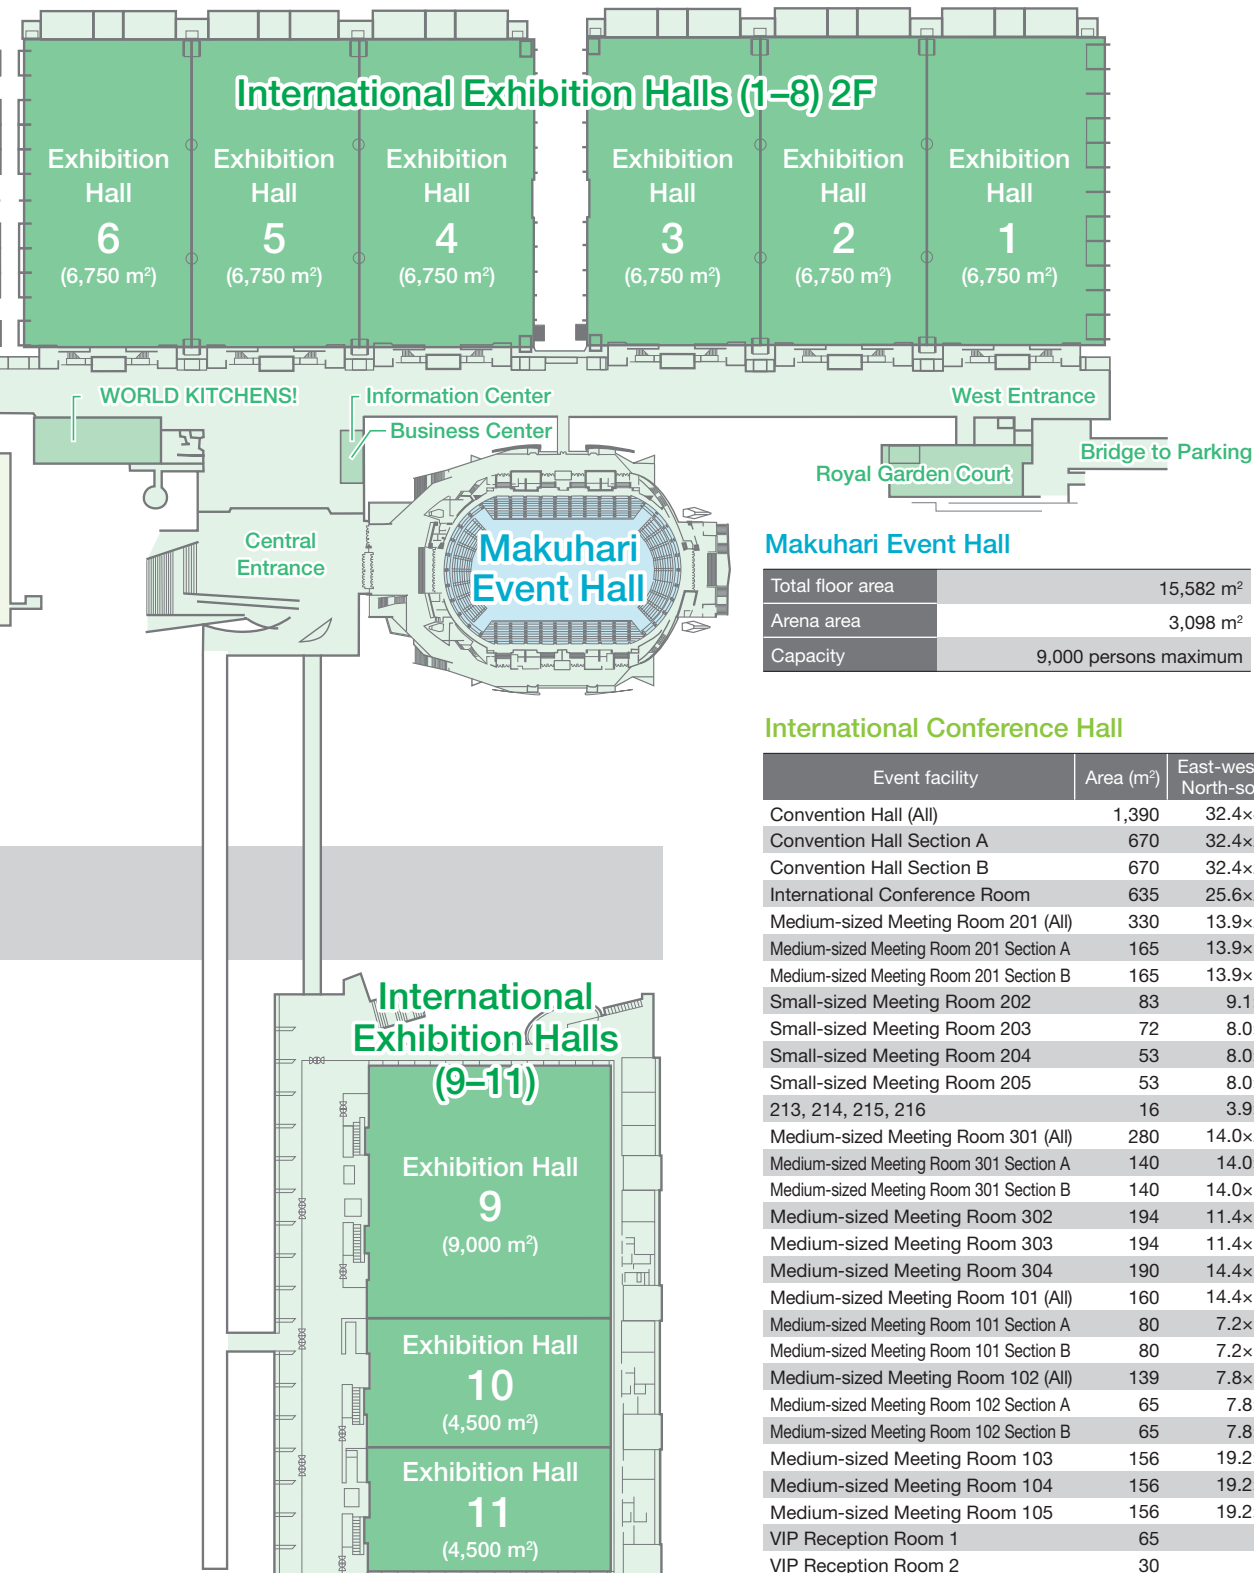

Makuhari Messe

Makuhari Event Hall

Total floor area	15,582 m²
Arena area	3,098 m²
Capacity	9,000 persons maximum

International Conference Hall

Event facility	Area (m²)	East-west by North-south	Capacity (seats)	
			Theater	School
Convention Hall (All)	1,390	32.4×42.9	1,664	960
Convention Hall Section A	670	32.4×20.7	806	432
Convention Hall Section B	670	32.4×20.7	806	432
International Conference Room	635	25.6×24.8	688	312
Medium-sized Meeting Room 201 (All)	330	13.9×23.7	304	144
Medium-sized Meeting Room 201 Section A	165	13.9×11.8	144	60
Medium-sized Meeting Room 201 Section B	165	13.9×11.8	144	60
Small-sized Meeting Room 202	83	9.1×9.1	70	36
Small-sized Meeting Room 203	72	8.0×9.0	56	24
Small-sized Meeting Room 204	53	8.0×6.6	48	18
Small-sized Meeting Room 205	53	8.0×6.6	48	18
213, 214, 215, 216	16	3.9×4.2	8-12 (square)	
Medium-sized Meeting Room 301 (All)	280	14.0×20.0	256	132
Medium-sized Meeting Room 301 Section A	140	14.0×9.3	108	48
Medium-sized Meeting Room 301 Section B	140	14.0×10.7	126	60
Medium-sized Meeting Room 302	194	11.4×17.0	196	108
Medium-sized Meeting Room 303	194	11.4×17.0	196	108
Medium-sized Meeting Room 304	190	14.4×13.2	172	81
Medium-sized Meeting Room 101 (All)	160	14.4×11.1	144	96
Medium-sized Meeting Room 101 Section A	80	7.2×11.1	72	36
Medium-sized Meeting Room 101 Section B	80	7.2×11.1	72	36
Medium-sized Meeting Room 102 (All)	139	7.8×17.8	160	90
Medium-sized Meeting Room 102 Section A	65	7.8×8.1	60	36
Medium-sized Meeting Room 102 Section B	65	7.8×9.0	70	36
Medium-sized Meeting Room 103	156	19.2×8.1	170	99
Medium-sized Meeting Room 104	156	19.2×8.1	170	99
Medium-sized Meeting Room 105	156	19.2×9.1	170	99
VIP Reception Room 1	65	-	Sofas for 8	
VIP Reception Room 2	30	-	Sofas for 6