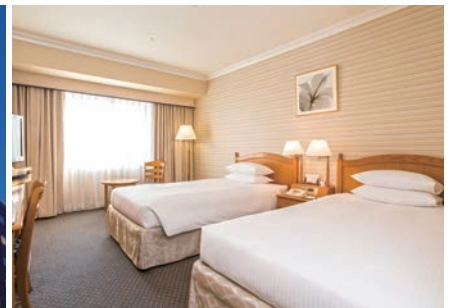

Room type	Number of rooms
Single	45
Twin	180

Other: 286 rooms
Total: 511 guest rooms

Banquet room name	Area (m²)	Ceiling height (m)	Maximum capacity (persons)			
			School	Theater	Standing buffet	Seated dinner
Oriental (dividable into 2)	500	4	360	500	400	260
Rose (dividable into 3)	256	3	120	150	150	90
Margaret (dividable into 2)	251	3	120	160	150	90
Pansy (dividable into 2)	126	3	60	90	60	50
Miyabi	75	3	30	45	40	30

Other: 2 rooms
Total: 7 banquet rooms