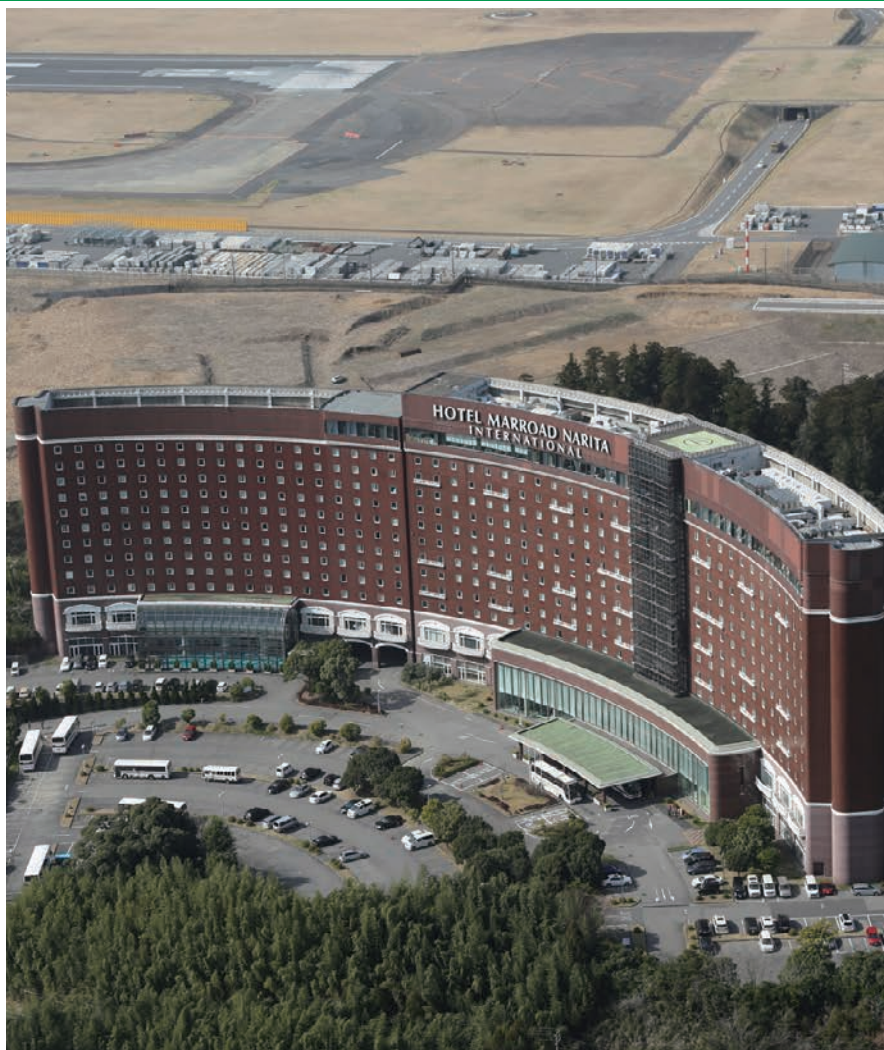

Marroad International Hotel Narita

マロウド インターナショナルホテル 成田

MARROAD INTERNATIONAL HOTEL NARITA

With 801 guest rooms, this hotel can provide venues for training of up to 600 participants, including breakout meetings for corporate training programs and parties. The hotel can also accommodate wide-ranging groups, such as study camps and orientation sessions for student organizations, and support them by providing a balanced diet.

763-1 Komaino, Narita City, Chiba 286-0121
TEL: +81-476-30-2222
FAX: +81-476-32-9112
<https://www.marroad.jp/narita/>

Room type	Number of rooms
Single	378
Twin	402
Other	16
Suite/Special	5

Total: 801 guest rooms

Banquet room name	Area (m²)	Ceiling height (m)	Maximum capacity (persons)			
			School	Theater	Standing buffet	Seated dinner
Fuji	862	9	600	1,140	1,000	500
Tsukuba + Amagi	550	9	360	680	400	230
Amagi	286	9	180	340	190	120
Tsukuba	264	9	180	306	170	100
Asama	142	9	81	128	90	50
Akagi	122	9	75	102	80	40

Other: 2 rooms
Total: 7 banquet rooms