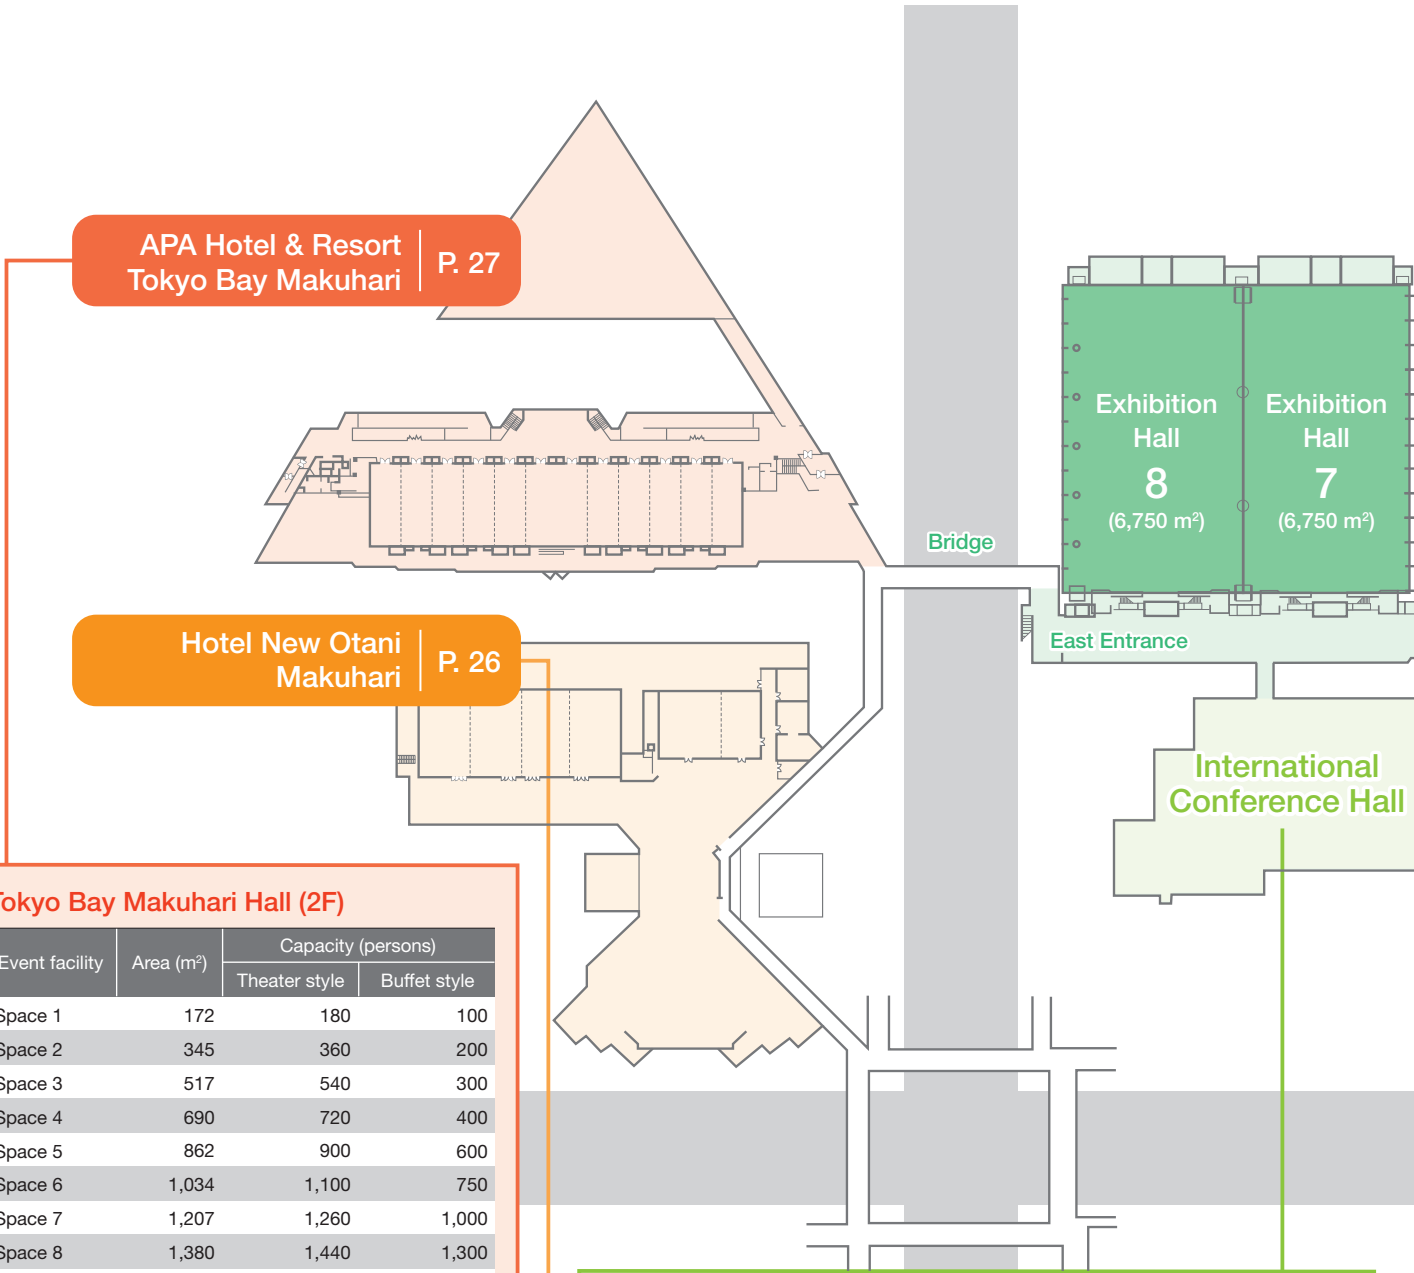

Meeting Facilities

APA Hotel & Resort Tokyo Bay Makuhari | P. 27

Hotel New Otani Makuhari | P. 26

Tokyo Bay Makuhari Hall (2F)

Event facility	Area (m²)	Capacity (persons)	
		Theater style	Buffet style
Space 1	172	180	100
Space 2	345	360	200
Space 3	517	540	300
Space 4	690	720	400
Space 5	862	900	600
Space 6	1,034	1,100	750
Space 7	1,207	1,260	1,000
Space 8	1,380	1,440	1,300
Space 9	1,552	1,620	1,500
Space 10	1,725	1,800	1,700
Space 11	1,897	1,980	2,000
Space 12	2,070	2,366	2,200

Hotel New Otani Makuhari Banquet Rooms (2F)

Event facility	Area (m²)	Capacity (persons)	
		Theater style	Buffet style
Tsuru	1,322	1,786	1,500
Lapis	340	392	250
Stella	201	224	120
Suisen	110	60	50
Sirius	140	-	70
Shell House	223	-	150