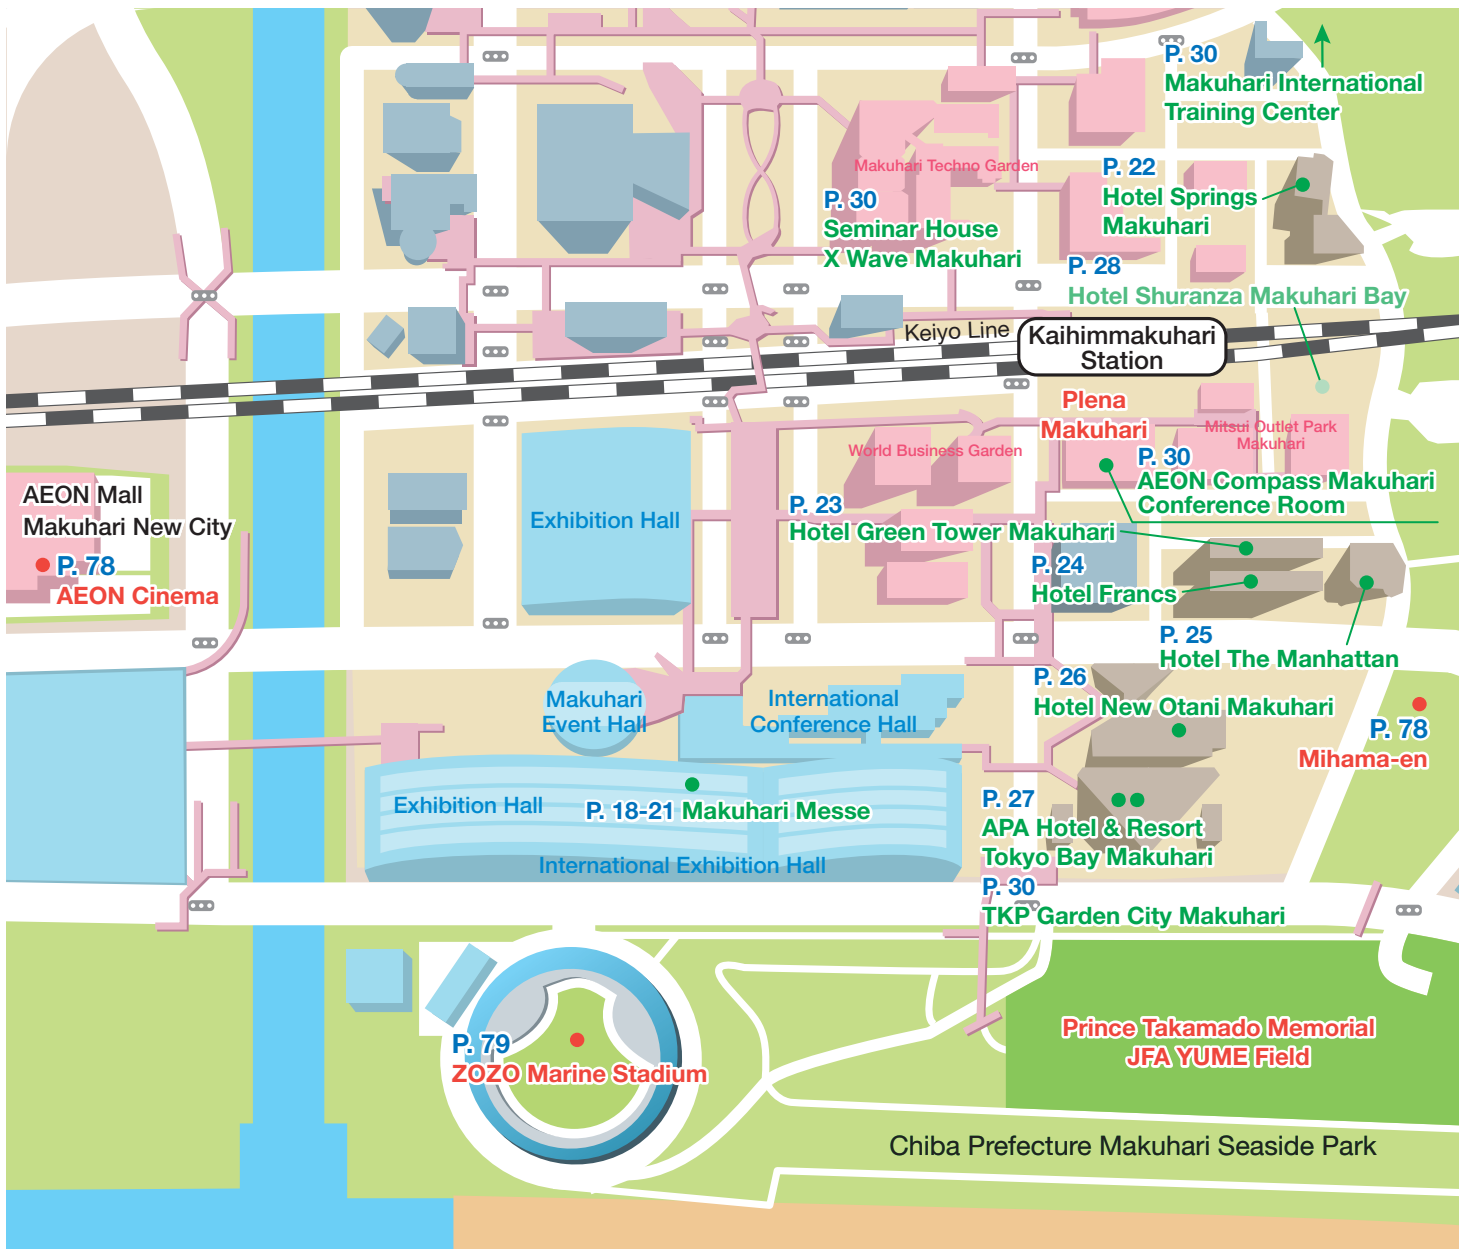

Map around Kaihimmakuhari Station