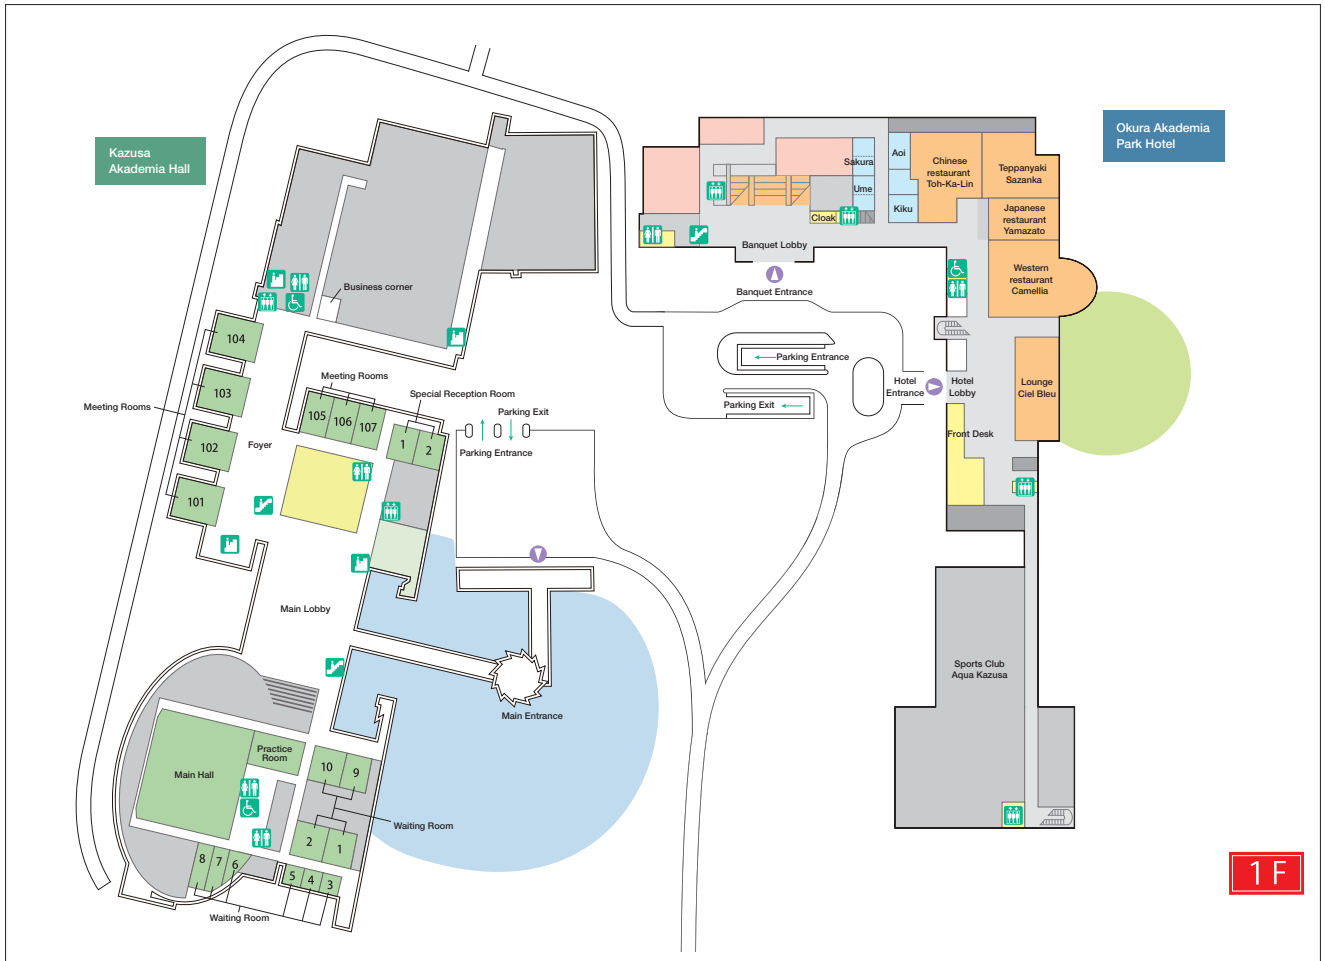

Makuhari

Chibaminato/Soga

Chiba City Downtown

Urayasu

Kisarazu

Narita

Other