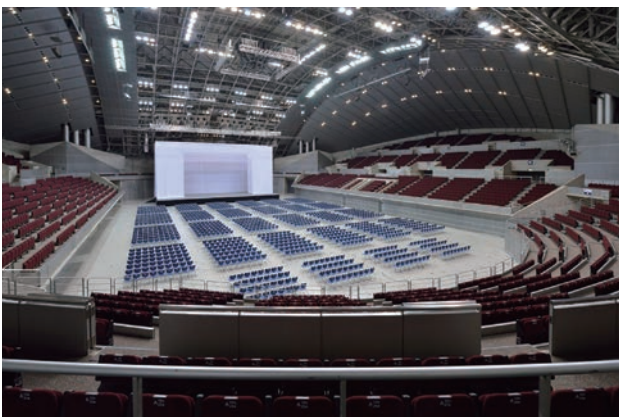

Makuhari Event Hall

Restaurants and Shops

Makuhari Messe houses restaurants and convenience stores. The dates and hours of operation for each depends on the event being held.

- WORLD KITCHENS!
- Royal Garden Court

Access to Makuhari Messe

By Train About a 5 -minute walk from Kaihimakuhari Station on the JR Keiyo Line (about 30 minutes by rapid train from Tokyo Station)

By Car About 5 minutes from Wangan Narashino I.C. (Higashi-Kanto Expressway) or Makuhari I.C. (Keiyo Expressway)
About 5 minutes from Wangan Chiba I.C. (Higashi-Kanto Expressway)
Makuhari Messe Parking accommodates about 5,500 vehicles (fees separate).

文化が集まる、未来が集まる。

Address 2-1 Nakase, Mihama-ku, Chiba City, Chiba Pref. 261-8550 Japan

TEL +81-43-296-0001

FAX +81-43-296-0529

WEB <http://www.m-messe.co.jp/en/>