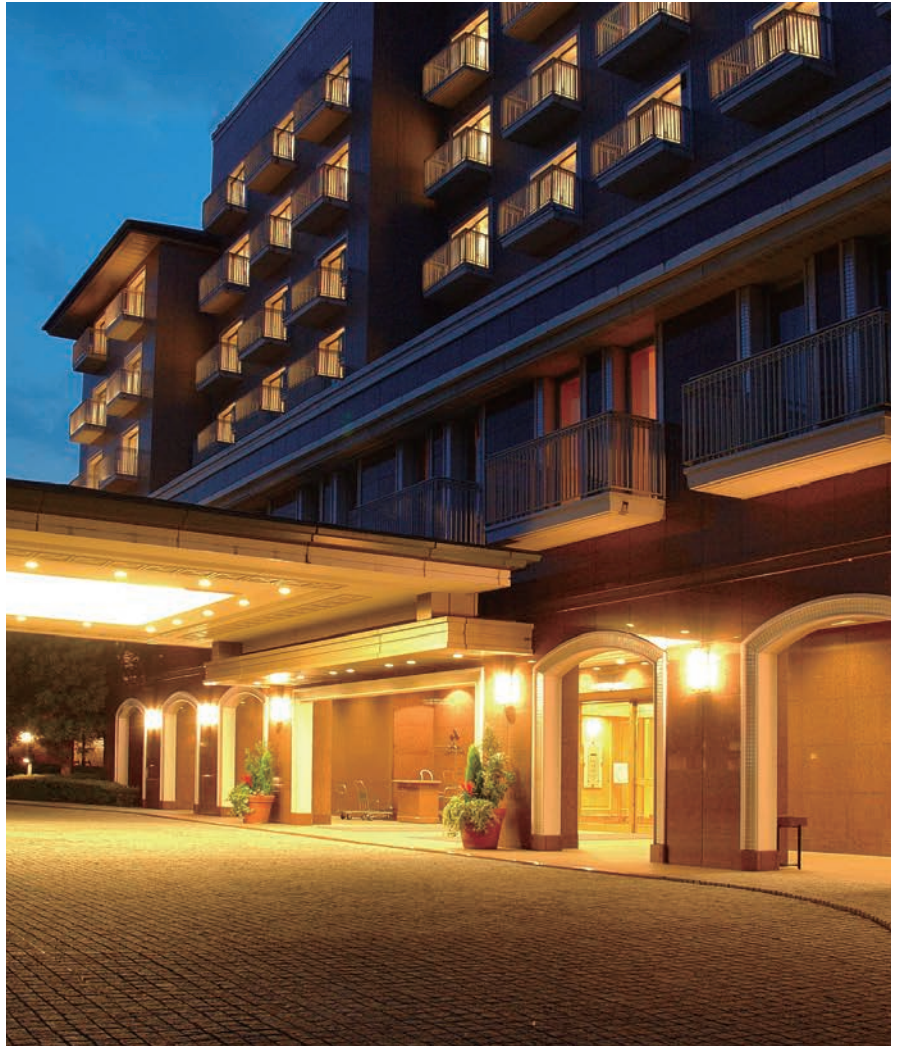

Okura Akademia Park Hotel

Okura
AKADEMIA PARK HOTEL

One hour from central Tokyo, this hotel provides a relaxed resort space in nature, away from hustle and bustle of the big city. All of the spacious guest rooms feature simple yet modern furniture and have a balcony. Hospitality is provided by the service-minded Hotel Okura staff. Dishes combine the traditions of Okura with ingredients from Boso in Chiba. This resort and conference hotel offers high quality stays in a place where people, nature and culture meet.

2-3-9 Kazusakamatari, Kisarazu City, Chiba
292-0818
TEL: +81-438-52-0111
FAX: +81-438-20-5210
<https://www.okura-nikko.com/japan/kisarazu/okura-akademia-park-hotel/>

Room type	Number of rooms
Single	-
Twin	81
Double	28
Triple	11
Suite	5

Total: 125 guest rooms

Banquet room name	Area (m²)	Ceiling height (m)	Maximum capacity (persons)			
			School	Theater	Standing buffet	Seated dinner
Heian (dividable into 3)	891	6	560	840	600	420
Ariake (dividable into 2)	469	4.1	294	420	350	200
Asuka (dividable into 2)	295	3.8	144	270	200	100
Cattleya	79	2.8	42	50	40	40
Azalea	69	2.8	30	40	30	30
Sakura	60	2.8	20	32	-	20
Ume	54	2.8	20	32	-	20
Aoi	54	2.8	20	32	-	20
Kiku	51	2.8	18	24	-	10

Total: 9 banquet rooms