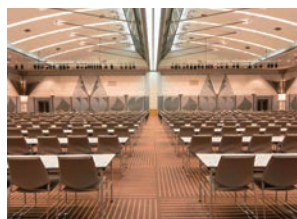

Convention Hall