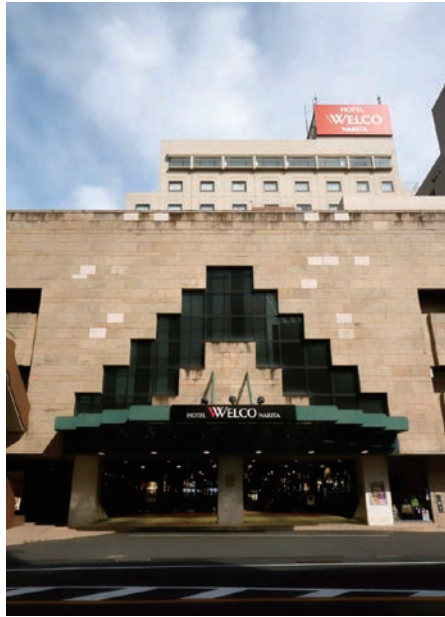

Hotel Welco Narita

HOTEL WELCO NARITA

818-1 Hanazakicho, Narita City, Chiba
286-0033
TEL: +81-476-23-7000
FAX: +81-476-23-3911
<https://www.hotelwelconarita.com/english/>