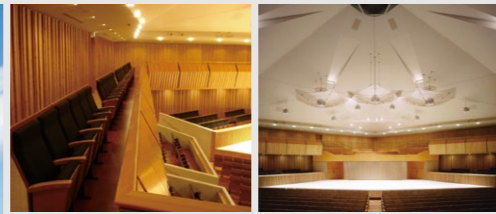

Concert Hall Offering a Unique Style in Combination with Music

Karuizawa Ohga Hall

Karuizawa Ohga Hall is a music hall generously donated by the former Honorary President of Sony Corporation, Mr. Ohga Norio. The hall can also be used for symposiums and academic conferences, which can be created to unique styles in combination with music.

☎ 0267-42-0055

28-4, Karuizawa-higashi, Karuizawa-machi, Kitasaku-gun, Nagano 389-0104

- Capacity of 1F Hall: 660 seats, capacity of 2F Hall: 86 seats (chair seats)
- Boxes: 2 rooms (1 ~ 2 seats)
- Dressing rooms: 3 rooms (14 ~ 20 seats)
- Lounge: 1 room (20 seats)
- Equipment: 200 inch screen, DVD player, projector, microphone, OHP

Map Karuizawa Resort Conference Members Facilities

KRCC Members

Karuizawa heightens the motivation of participants and ensures that your conference will be a success.

**KARUIZAWA PRINCE HOTEL
The Prince Villa Karuizawa**

☎ 0267-42-1111

1016, Karuizawa, Karuizawa-machi

- Main Conference room size: 1,620 m² (Main Banquet Hall Nagano)
- Banquets: 20 rooms ■ Guest rooms: 717 rooms

MAP No. 01

**HOTEL MARROAD
KARUIZAWA**

☎ 0267-42-8444

1178, Karuizawa, Karuizawa-machi

- Main Conference room size: 272 m² (Asama)
- Banquets: 3 rooms ■ Guest rooms: 41 rooms

MAP No. 02

**KYU-KARUIZAWA
HOTEL OTOWA NO MORI**

☎ 0267-42-7711

1323-980, Karuizawa, Karuizawa-machi

- Main Conference room size: 288 m² (Mikasa)
- Banquets: 5 rooms ■ Guest rooms: 49 rooms

MAP No. 03

MAMPEI HOTEL

☎ 0267-42-1234

925, Karuizawa, Karuizawa-machi

- Main Conference room size: 468 m² (The Happy Valley)
- Banquets: 3 rooms ■ Guest rooms: 109 rooms

MAP No. 04

Icon definition