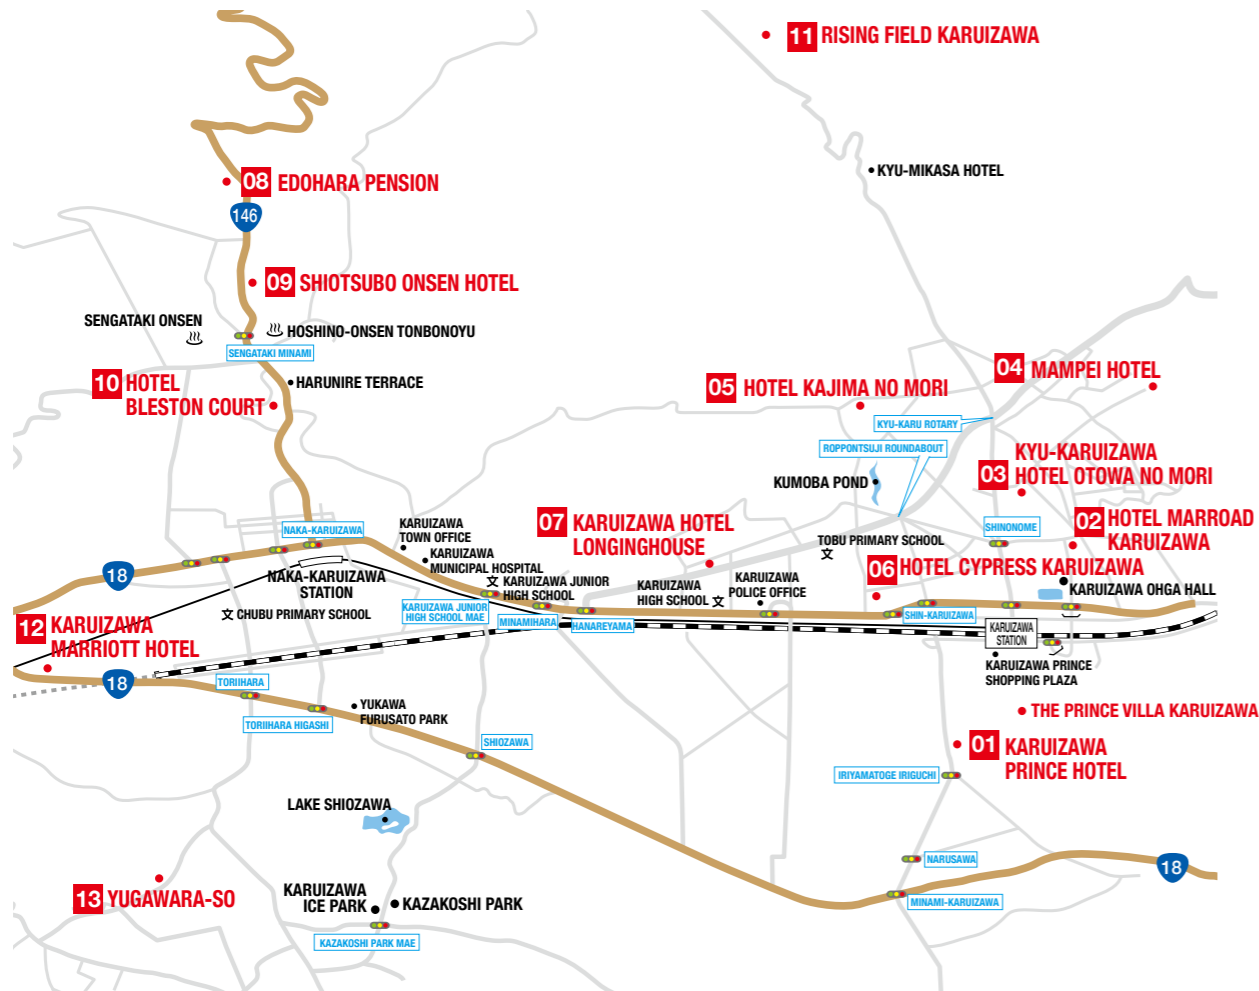

Map Karuizawa Resort Conference Members Facilities