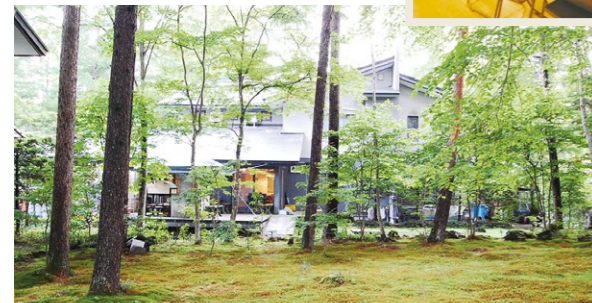

☎ 0267-42-7355
 Izuminosato, Karuizawa, Karuizawa-machi

■ Main Conference room size: 89 m²
 ■ Banquets: 5 rooms ■ Guest rooms: 30 rooms

MAP No.
07

EDOHARA PENSION

☎ 0267-46-2291
 725, Sengataki Naka-ku, Karuizawa-machi