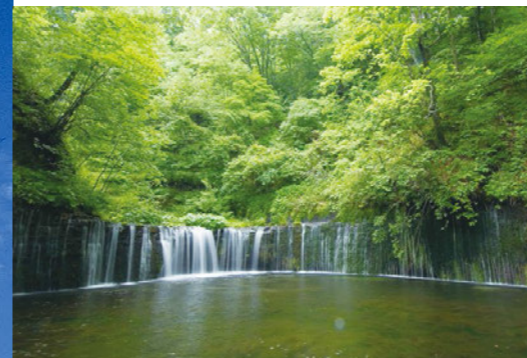

When the Canadian missionary A. C. Shaw visited Karuizawa in the summer of 1886, he was fascinated by the pristine natural beauty and pleasant climate. Shaw built a cottage here, and Karuizawa was born as a summer resort. In Karuizawa you can enjoy a feeling out of the ordinary, as the beauty of nature in each passing season unfolds all around you. Here in Japan's premier highland resort area, we propose Karuizawa as the backdrop for your resort MICE event: Karuizawa Resort MICE. Nothing enhances the status of your MICE event like hosting it in majestic Karuizawa.

Consider:

- At an elevation of 1,000m, the fresh air and natural splendor of Karuizawa will invigorate attendees' mental acuity.
- With their minds refreshed, attendees will enjoy clarity of thought and creativity, boosting their motivation for your event.
- Karuizawa offers plenty of activities for the team-building exercises that make resort MICE events so fruitful.
- With extensive experience in escorting VIPs, Karuizawa stays safe and secure as it hosts a busy schedule of international conferences, political conventions, academic conferences and corporate-training events.
- In September 2016 Karuizawa hosted the G7 Transport Ministers' Meeting, a G7-related conference of cabinet ministers.

Karuizawa Resort MICE

Meeting
Incentive
Convention
Exhibition

Why is Karuizawa the perfect place for your conference?