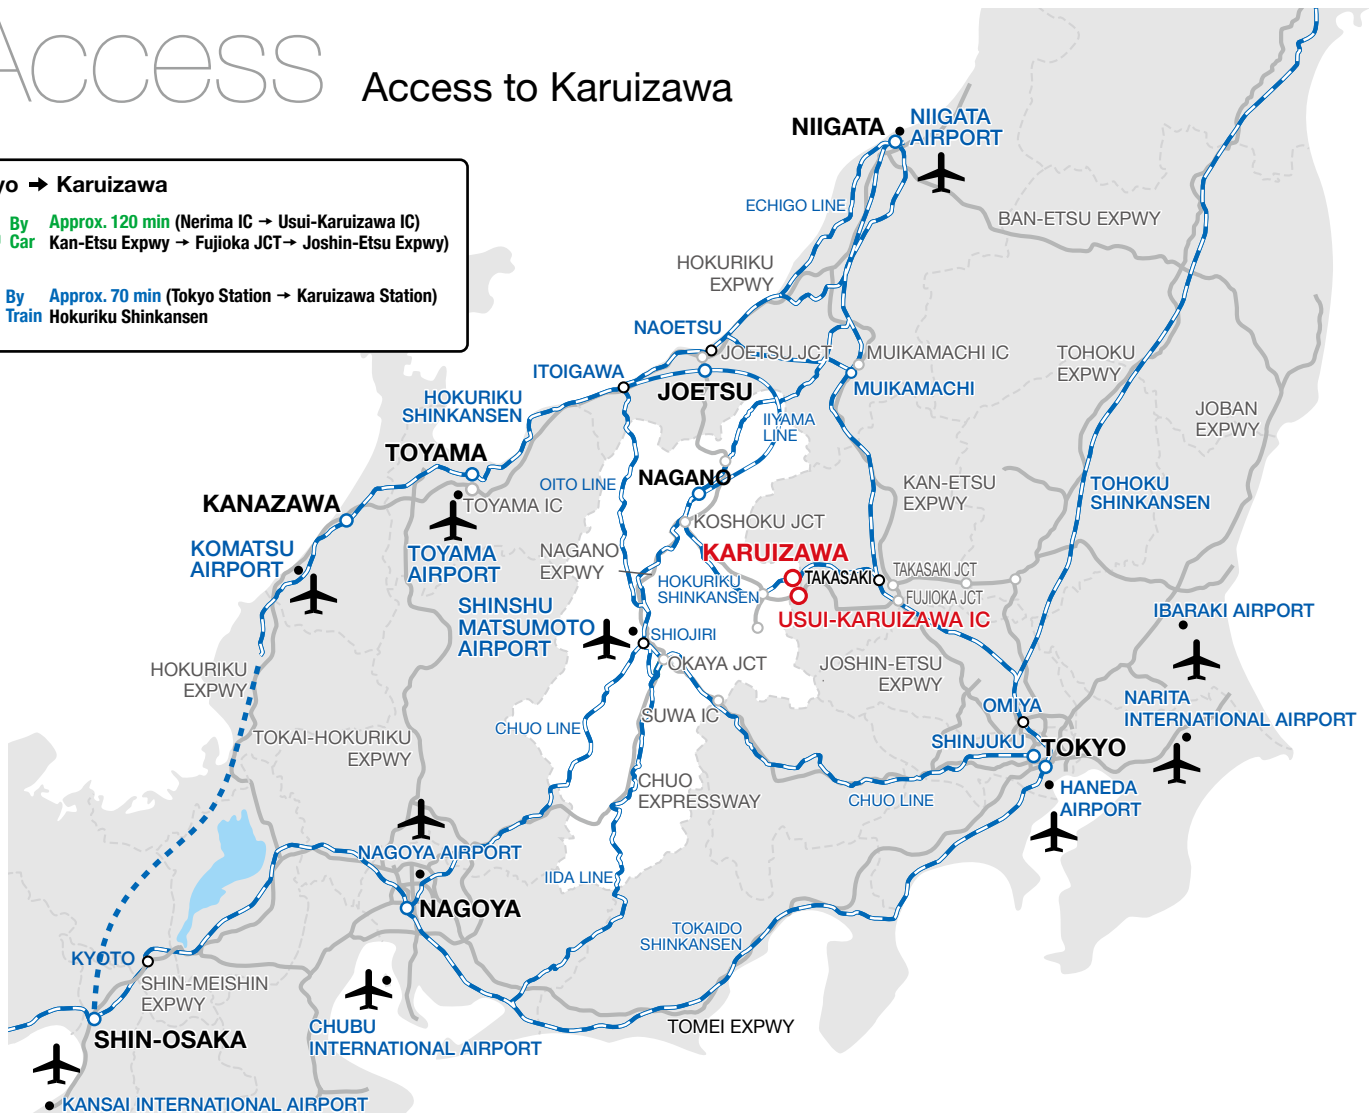

Karuizawa Resort MICE

Meeting
Incentive
Convention
Exhibition

Why is Karuizawa the perfect place for your conference?

Convenient Access from Tokyo

Karuizawa is easily accessed from the Tokyo metropolitan area thanks to the development of a high-speed transportation environment including Shinkansen and expressways.

Karuizawa has thrived as the most popular international summer resort in Japan since the late 19th century.

Karuizawa is situated at the foot of Mt. Asama and offers different vistas year-round since the foliage of the region is ever-changing.

Karuizawa, a Resort MICE Destination

In September 2016 Karuizawa hosted the G7 Transport Ministers' Meeting, a conference of G7 cabinet ministers. Escorted by experienced security personnel and surrounded by the enchanting milieu of Japan's premier highland resort area, the assembled ministers engaged in vigorous discussions and brought their deliberations to a successful conclusion. With this conference, Karuizawa served notice that it has joined the ranks of the world's elite resort MICE cities, alongside venues such as Davos and Aspen.

 **By Car** **Approx. 120 min** (Nerima IC → Usui-Karuizawa IC)
 Kan-Etsu Expwy → Fujioka JCT → Joshin-Etsu Expwy)

 **By Train** **Approx. 70 min** (Tokyo Station → Karuizawa Station)
 Hokuriku Shinkansen